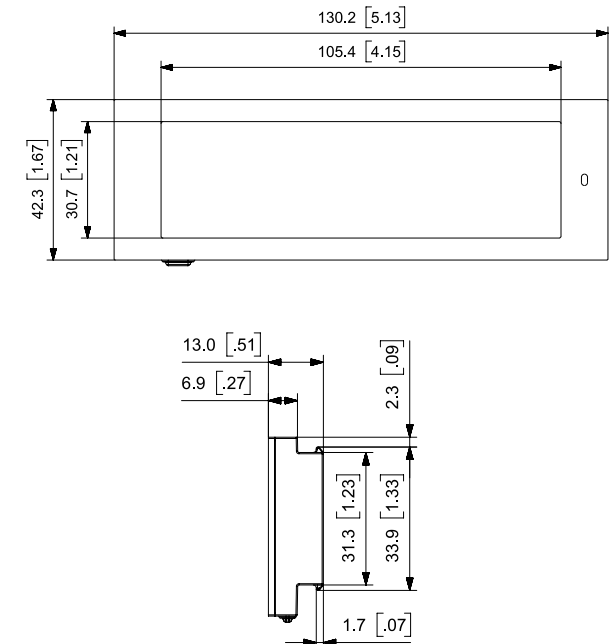

## NEWTON PRO 4.3 INCH

### Technical Details

Dimensions (mm)	130.2 X 42.3 X 13.0
Active display area (mm)	105.4 X 30.7
Resolution (pixel)	522 X 152
Pixel density	125 dpi
Display technology	Full graphic E-ink display
Bezel Color	Grey / White / Black / Customizable Colors
Pixel Color	BWRY (Black, White, Red, Yellow)
Viewing angle	Nearly 180°
Usable pages	Up to 7 pages
Operating temperature	0°C to 40°C

### Technical Drawing