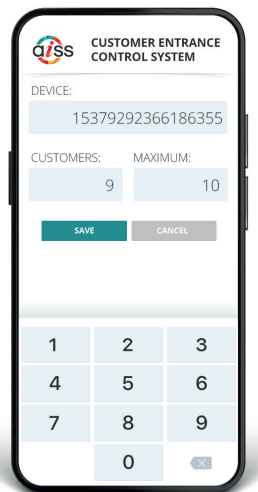

Mobile App for setting the limit