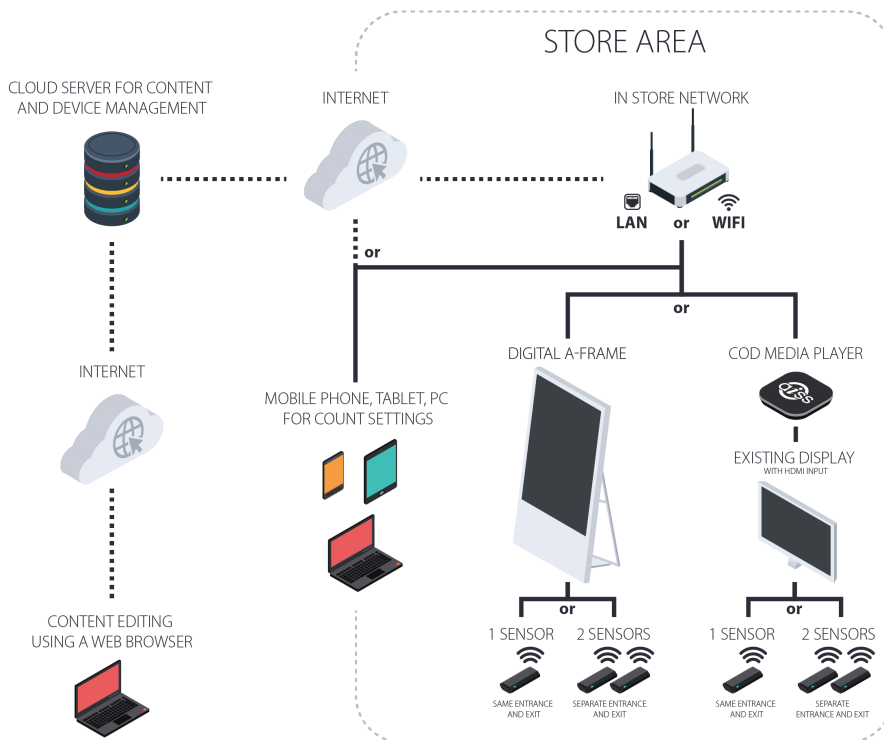

The solution

Our solution based on the Content on Demand digital signage system, gives a perfect answer to the challenge, by watching the number of entering and exiting customers. When the number of customers reaches a preset limit, the system displays a “STOP” sign on its screen placed at the store entrance. As soon as a customer leaves the store, the display changes to “GO” sign and lets in the customer who is waiting outside.

Digital A-frame

Mobile App for setting the limit

Sample content: STOP and GO

A-216W Media Player

Easy to manage - Easy to customize

Setting up the system is easy and doesn't need any special skills. Local wireless network (WiFi) with internet access and standard mains needed for operating the system. Virtually any monitor or TV set with HDMI input can be used for displaying the content.

The content of the display can be easily managed and edited through a user friendly web user interface. By using the same screen, other information, like advertisements can also be displayed, besides the customer entrance control content. The system remains a perfect digital signage tool after the pandemic too.

SYSTEM DIAGRAM

e-shelf-labels

Integrate the Digital A-frame into your store entertainment

After COVID-19 there are many different possibilities to use the Digital A-frame in store. Either as simple advisatory board or as product adviser to help customers navigate through the shop. We are happy to show you the variety of use cases.